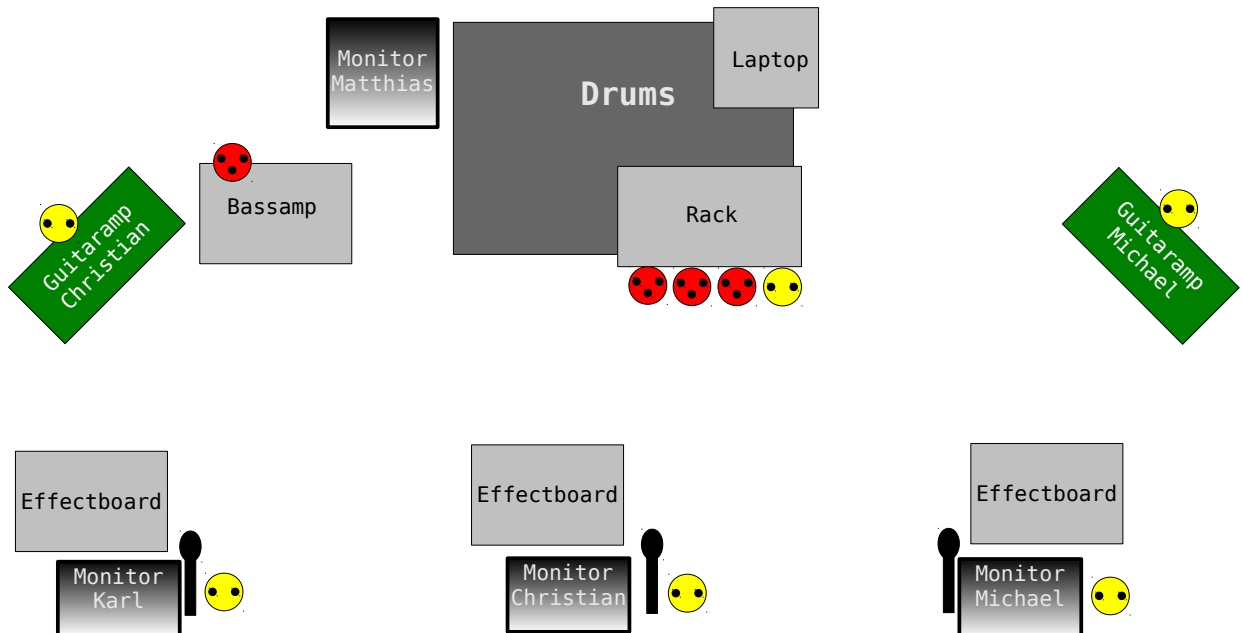

# Burden Of Life

### Lineup:

Drums, Bass, 2x Guitars, 3x Vocals, Backingtracks.

### Required from the organiser:

- Power supply as shown in plan above.
- Drums with bassdrum, 3 Toms, several cymbal stands.
- 2x guitar cabs 4x12", 8 or 16 Ohm, microphones attached.
- 1x bass cab, 4, 8 or 16 Ohm possible, microphone attached or D.I. possible
- 3x microphone stands incl. cables. (We bring microphones ourselves)
- 4x monitor, 1 for each musician, regard plan for positions.
- 4x Line inputs at mixing desk, XLR, as specified in plan

**Bass (Karl):**

**Brings himself:**

- Bassamp with integrated D.I. Box
- essential cables to D.I. Box or bass cabinet,
- Effectboard

**Guitar (Michael):**

**Brings himself:**

- Amp, essential cables to cabinet
- Effectboard